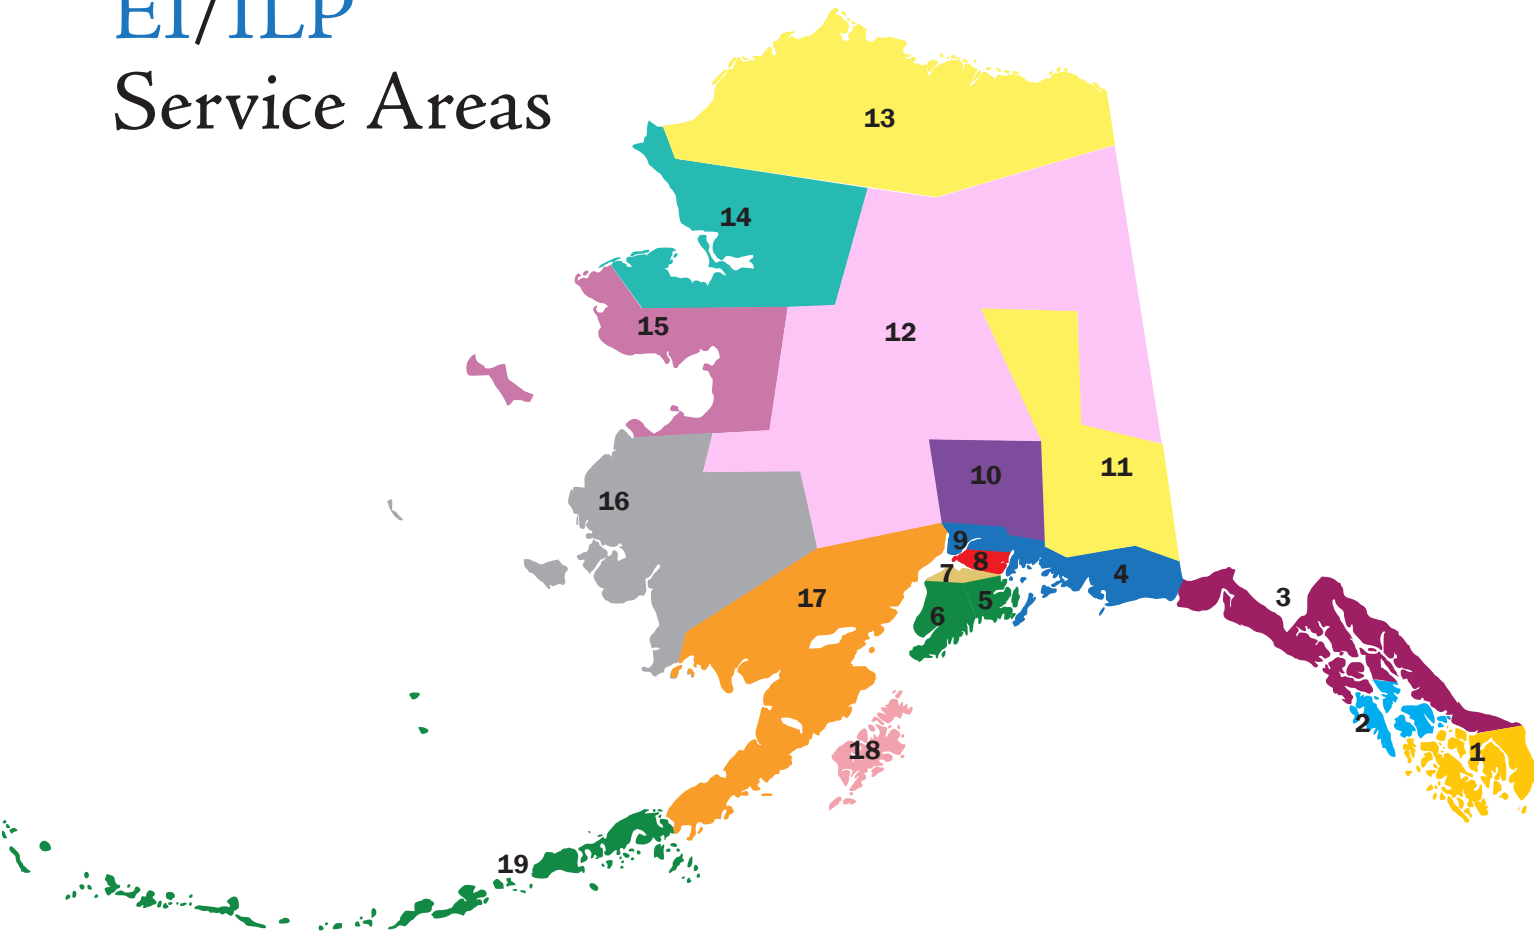

EI/ILP

Service Areas

- 1 Ketchikan, POW Island, Metlakatla Area
- 2 Sitka, Kake, Angoon Area
- 3 Juneau, Haines, Petersburg Area
- 4 Cordova, Valdez Area
- 5 Seward Area
- 6 Homer Area
- 7 Kenai/Soldotna Area
- 8 Anchorage, Girdwood & Whittier
- 9 Eagle River, Chugiak, and JBER
- 10 Mat-Su Borough
- 11 Fairbanks, Copper River & Delta/Greeley
- 12 Interior Tanana Chiefs Region
- 13 North Slope Borough
- 14 Northwest Arctic
- 15 Norton Sound
- 16 Yukon-Kuskokwim
- 17 Bristol Bay Area
- 18 Kodiak Island
- 19 Aleutian and Pribilof Islands